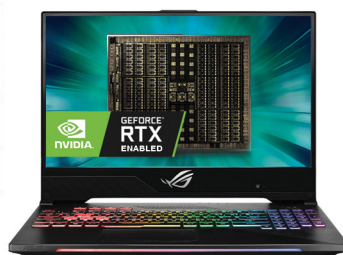

Intel® Core™ i7-8550U Processor
 • 14" Full HD IPS Touch Display
 • Intel UHD Graphics 620 • HDMI™
 • 3 Years Warranty

\$2,699

NBL-X1YOGA3-17V4

**Asus Strix Scar II
 Gaming Notebook**

Intel® Core™ i7-8750H Processor
 • 15.6" Full HD Display • Windows 10
 • Bluetooth 5.0 • USB 3.1 • HDMI™
 • NVIDIA GeForce RTX 2060 6GB

\$2,699

NBA-GL504GV-ES020T

**ASUS ROG GL704GW
 Strix Scar II Notebook**

Intel® Core™ i7-8750H Processor
 • 17.3" Full HD IPS • NVIDIA GeForce RTX
 2070 8GB • Windows 10 Professional
 • Bluetooth 5.0 • USB 3.1