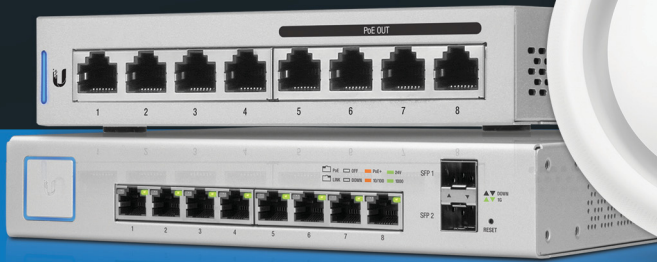

UniFi | Switches

Enhance Your Network with High Bandwidth